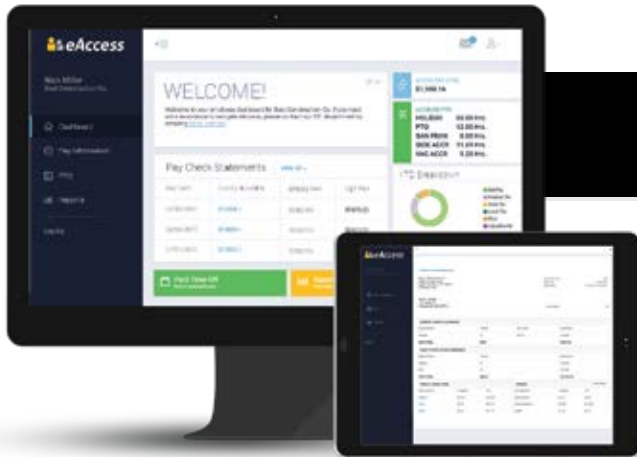

EQUIPMENT

Submit equipment usage, even idle and down time.

QUANTITY COMPLETE

Update completed quantities on the spot.

WEATHER

Use geolocation to auto-fill jobsite weather in one click.

NOTES

Save and manage notes by job and date with custom priority codes.

TIMECARDS

Use the time-saving crew entry to submit timecards by selecting custom employee groups, or enter single timecards by employee.

Set an approval process that lets project managers review, mark up, send back or approve employee timecards so they can catch mistakes before they're issues.

With grid timecards, conveniently enter hours at the end of the day for your whole jobsite, including multiple trades, crews, pay codes and cost codes.

SERVICE

- ✓ Retrieve dispatch details, including GPS navigation, service history and equipment info.
- ✓ Clock in and out, record materials used, and submit dispatch notes.
- ✓ Save data even in offline mode when out of service.
- ✓ Capture and send signatures on custom service review forms.
- ✓ Sync data with FOUNDATION Service Dispatch.