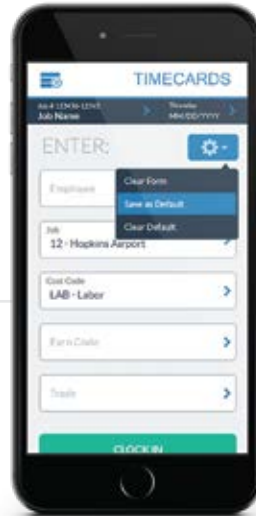

MOBILE TOOLS

The smart tools to get the most out of FOUNDATION from your smartphone, tablet and more.

Keep the jobsite and office connected with FOUNDATION mobile® on your tablet, smartphone or laptop. Capture important job data, enter and approve timecards, and manage dispatches in the field — all while syncing to FOUNDATION® remotely.

FIELD LOG OPTIONS

DAILY LOG

Review detailed daily log reports on your mobile devices.

RFC

Update project estimate changes for costs, labor and income.

MATERIALS

Log transferred materials and inventory receipts.

EQUIPMENT

Submit equipment usage, even idle and down time.

QUANTITY COMPLETE

Update completed quantities on the spot.

WEATHER

Use geolocation to auto-fill jobsite weather in one click.

NOTES

Save and manage notes by job and date with custom priority codes.

With grid timecards, conveniently enter hours at the end of the day for your whole jobsite, including multiple trades, crews, pay codes and cost codes.

SERVICE

- ✓ Retrieve dispatch details, including GPS navigation, service history and equipment info.
- ✓ Clock in and out, record materials used, and submit dispatch notes.
- ✓ Save data even in offline mode when out of service.
- ✓ Capture and send signatures on custom service review forms.
- ✓ Sync data with FOUNDATION Service Dispatch.